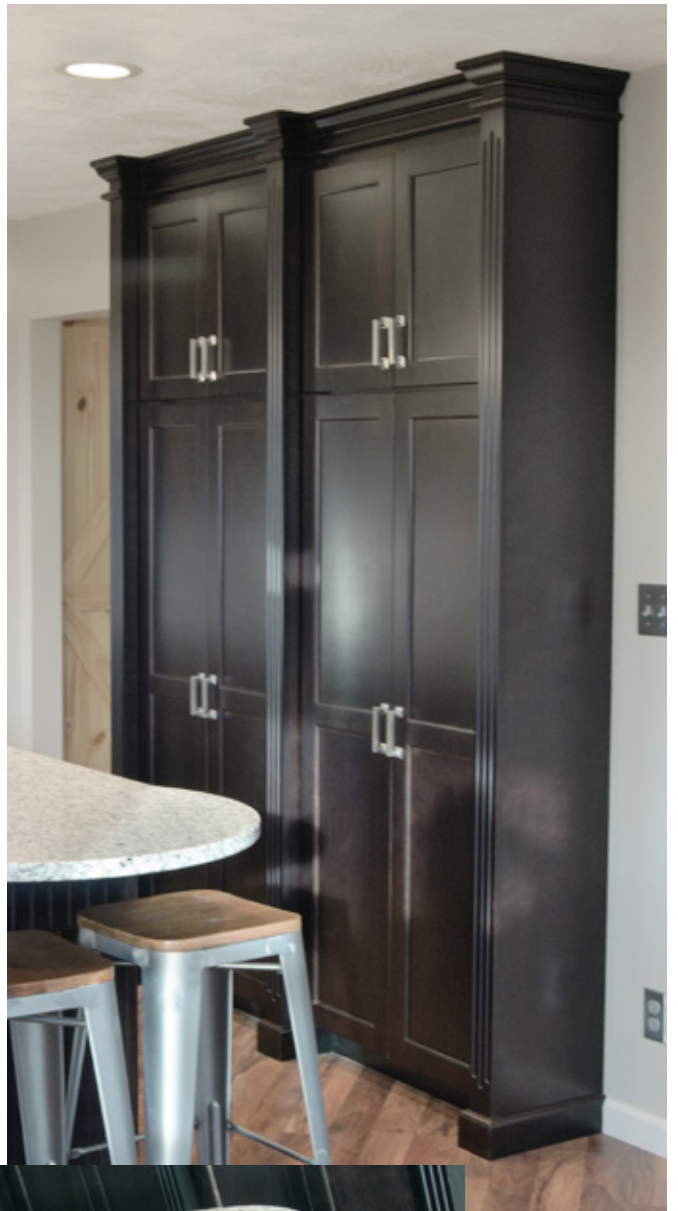

Bristol - Ivory Perimeter Cabinets - Dusk Island

Koch Express

Proudly Made in the U.S.A.

Windsor15-Birch-White

Lexington-Birch-Chestnut W/Pencil Glaze

Windsor15-Birch-Mocha

Gianna-Birch-White

Java stain was exactly what the bachelor owner was looking for. The small space was designed with functionality and style to create a warm and welcoming place to gather. This beautiful kitchen features some elements that were customized by the builder. Door style is Windsor15 and the wood species is Birch.